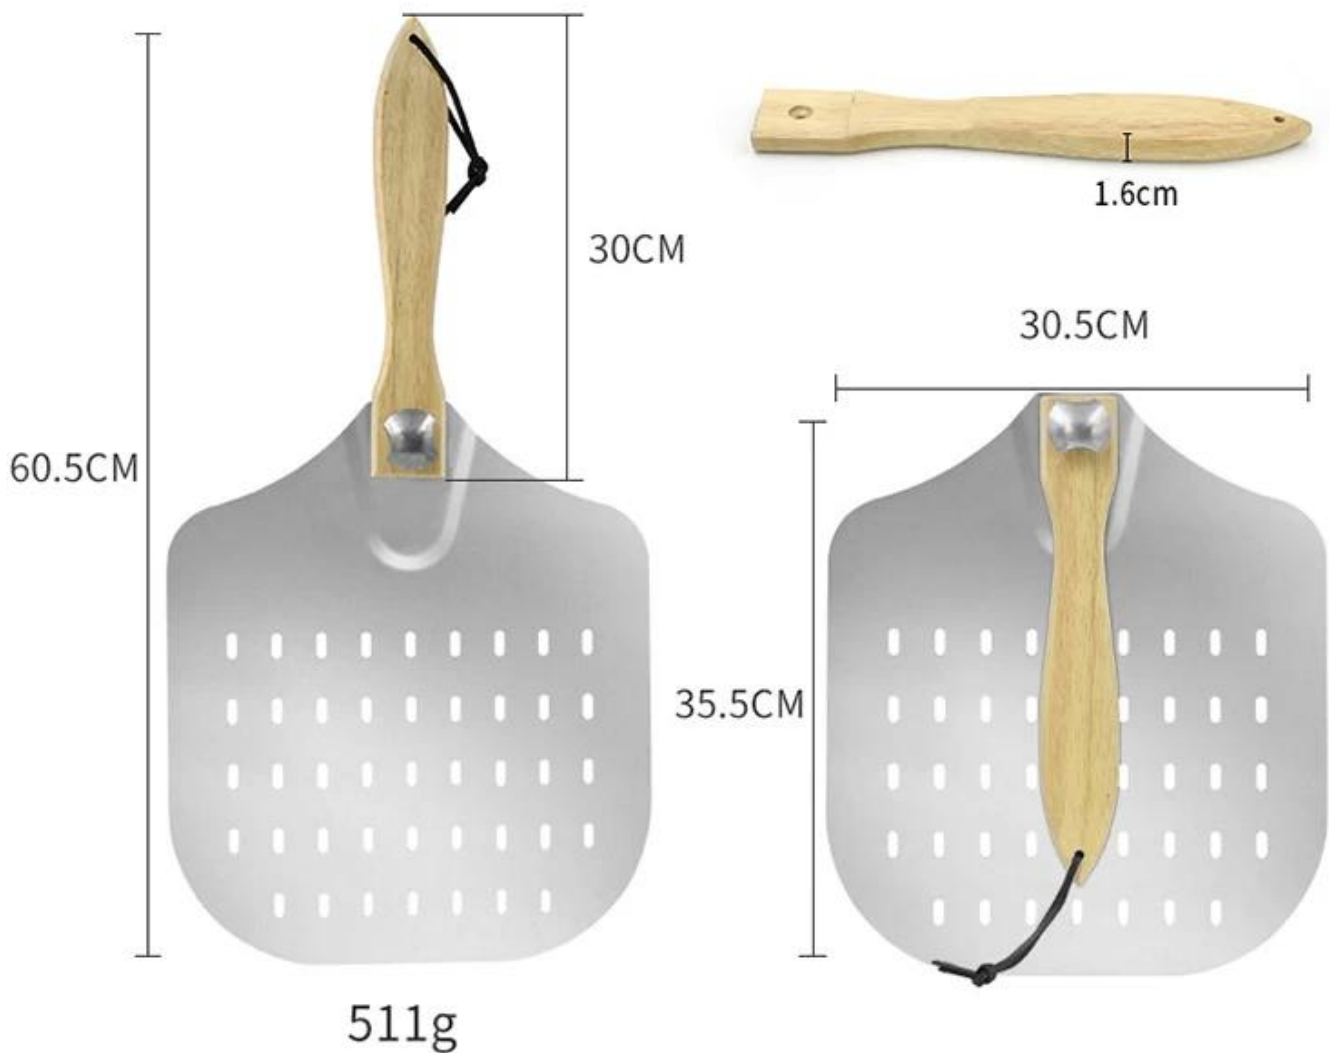

المنتج الصور من قشر البيتزا مثقوبة من الألومنيوم قابلة للطي مع مقبض قصير

Foldablae

Aluminum Pizza Shovel Pizza Peel

12x14inch, 1.5mm thick

IT IS EASY AND EVEN FOR ROLLING DOUGH

Transfer cake, bread, pizza safely

Specifications

Product name: aluminum pizza shovel

Material: aluminum + rubber wood handle

size: 12x14 inch, 1.5mm thickness, 684g

box size: 37x31.5x3.5cm

carton: 15boxes/carton, 38x32.5x54cm, 11KG or so

Carefully select materials

The screw and shovel surface are made of aluminum,
beautiful and durable without rust

Folding storage

The handle is foldable, solid wood handle,
save space when storage it

Screw fixing

The handle and the shovel surface are fixedly connected by screws, which is stable and convenient