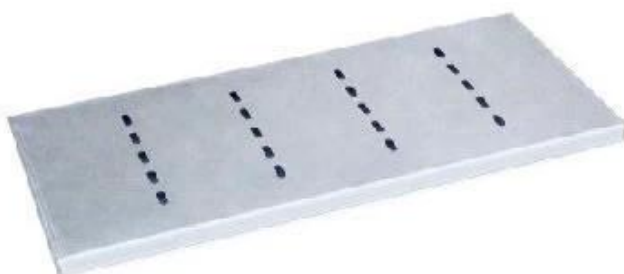

صور المنتج لمجموعة صينية خبز الخبز ذات 3 تجاويف قابلة للتكديس

One-piece sheet molded toast box
No dead angle, no welding
easy to demould and clean

**3 cavities strap loaf bread baking pan set
stackable, non stick, commercial grade**

More Customized Strap Loaf Pans from Tsingbuy

Customized Single Loaf Pan

- A.Top length of the item
- B.Top width of the item
- C.Bottom length of the item
- D.Bottom width of the item
- H.Height

Customized Strapped Loaf Pan Sets

- A.Overall Length
- C.Overall Width
- D.Depth
- E.Frame Height
- F.Center-to-center
- G.Pan Distance

Flat handle

Frame handle

no handle

Matching lid (Drop Style)

Matching lid (Clip Style)

Customized shape
Customized size
Rack matched