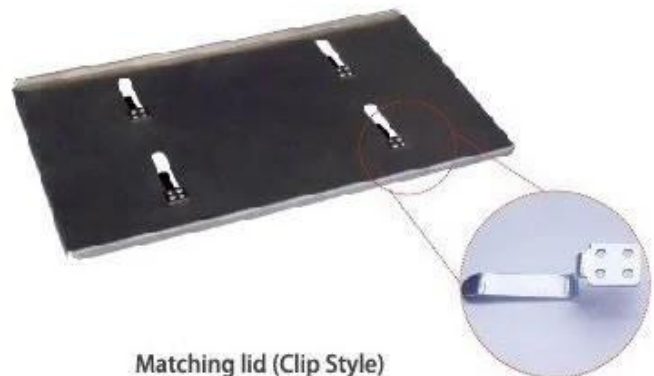

More Customized Strap Loaf Pans from Tsingbuy

Customized Single Loaf Pan

- A.Top length of the item
- B.Top width of the item
- C.Bottom length of the item
- D.Bottom width of the item
- H.Height

Customized Strapped Loaf Pan Sets

- A.Overall Length
- C.Overall Width
- D.Depth
- E.Frame Height
- F.Center-to-center
- G.Pan Distance

Flat handle

Frame handle

no handle

Matching lid (Drop Style)

Matching lid (Clip Style)

Customized shape
Customized size
Rack matched