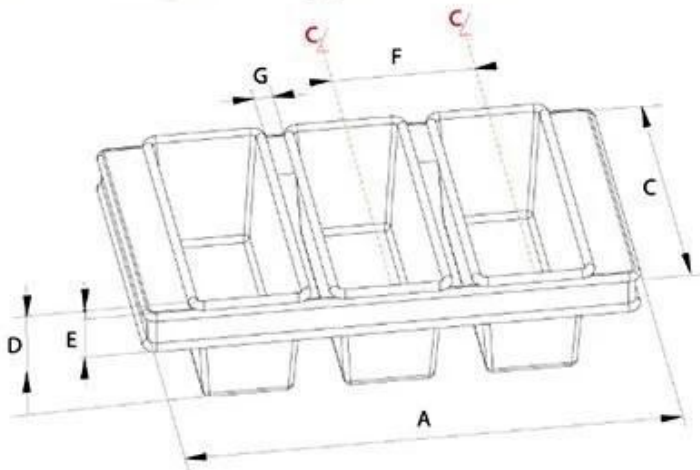

More Customized Strap Loaf Pans from Tsingbuy

Customized Single Loaf Pan

- A.Top length of the item
- B.Top width of the item
- C.Bottom length of the item
- D.Bottom width of the item
- H.Height

Customized Strapped Loaf Pan Sets

- A.Overall Length
- C.Overall Width
- D.Depth
- E.Frame Height
- F.Center-to-center
- G.Pan Distance

Flat handle

Frame handle

no handle

Matching lid (Drop Style)

Matching lid (Clip Style)

Customized shape
Customized size
Rack matched