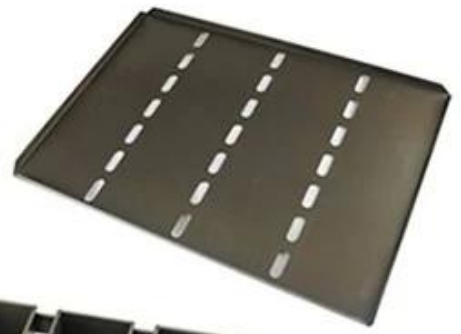

- A.Overall Length
- C.Overall Width
- D.Depth
- E.Frame Height
- F.Center-to-center
- G.Pan Distance

Flat handle

Frame handle

no handle

Matching lid (Drop Style)

Matching lid (Clip Style)

Customized shape
Customized size
Rack matched