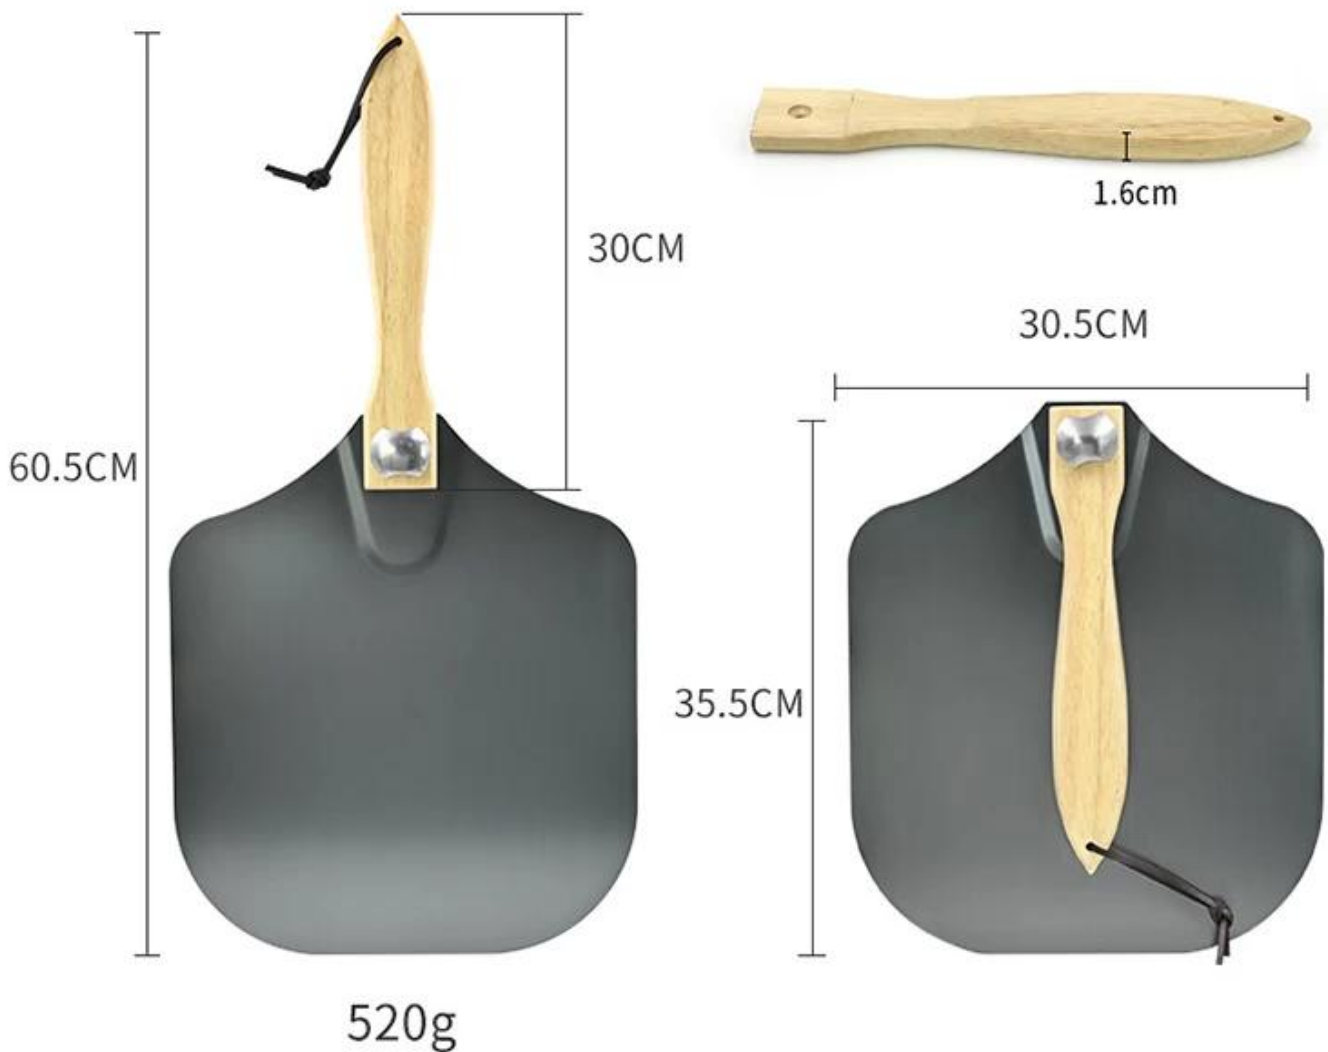

المنتج الصور من الأكسدة الرمادية الألومنيوم المعادن البيتزا قشر بيتزا فرن مجرفة

Oxidized aluminum alloy

Pizza shovel

- Light and simple to use

- 12x14 inch

- Foldable

Be designed carefully
Bring more convenience

foldable

large surface

healthy and safe

No odor

IT IS EASY AND EVEN FOR ROLLING DOUGH

Be used to transfer cake, bread, pizza safely

Specifications

product name: aluminum pizza shovel

material: aluminum + rubber wood handle

size: 12x14 inch, 1.5mm thick, 692g

box size: 37x31.5x3.5cm

carton: 15boxes/carton, 38x32x54cm, 11.5KGS

Oxidation surface treatment

After anodizing, the surface hardness and wear resistance of aluminum are increased

Folding storage

The handle is foldable, solid wood handle,
saving storage space

Screw fixing

The handle and shovel surface are fixedly connected by screws, which is stable and convenient

Rotating handle

made of rubber wood handle, comfortable grip