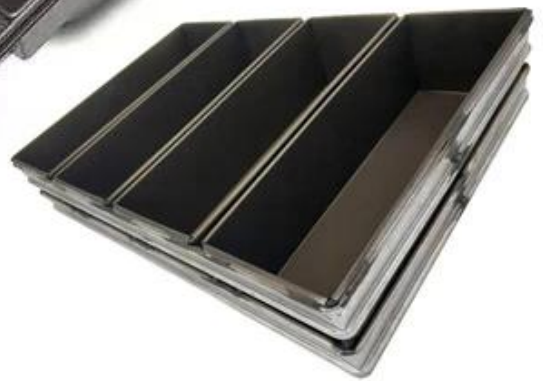

Customized shape
Customized size
Rack matched