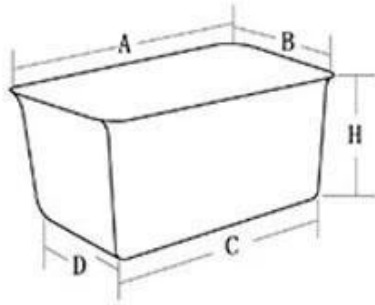

## More Customized Strap Loaf Pans from Tsingbuy

Customized shape  
Customized size  
Rack matched

## Customized Single Loaf Pan

- A. Top length of the item
- B. Top width of the item
- C. Bottom length of the item
- D. Bottom width of the item
- H. Height

## Customized Strapped Loaf Pan Sets

- A. Overall Length
- C. Overall Width
- D. Depth
- E. Frame Height
- F. Center-to-center
- G. Pan Distance

Flat handle

Frame handle

no handle

Matching lid (Drop Style)