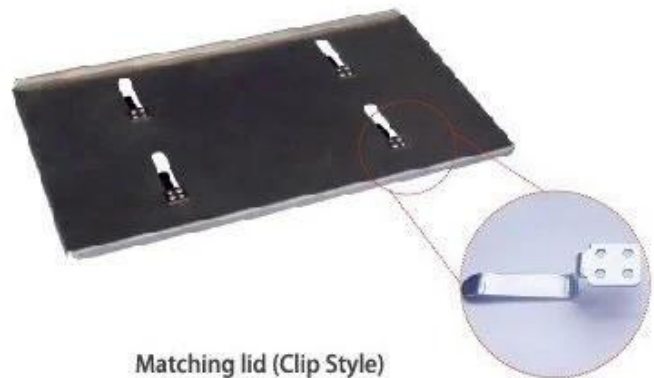

## Customized Single Loaf Pan

- A. Top length of the item
- B. Top width of the item
- C. Bottom length of the item
- D. Bottom width of the item
- H. Height

## Customized Strapped Loaf Pan Sets

- A. Overall Length
- C. Overall Width
- D. Depth
- E. Frame Height
- F. Center-to-center
- G. Pan Distance

Flat handle

Frame handle

no handle

Matching lid (Drop Style)

Matching lid (Clip Style)