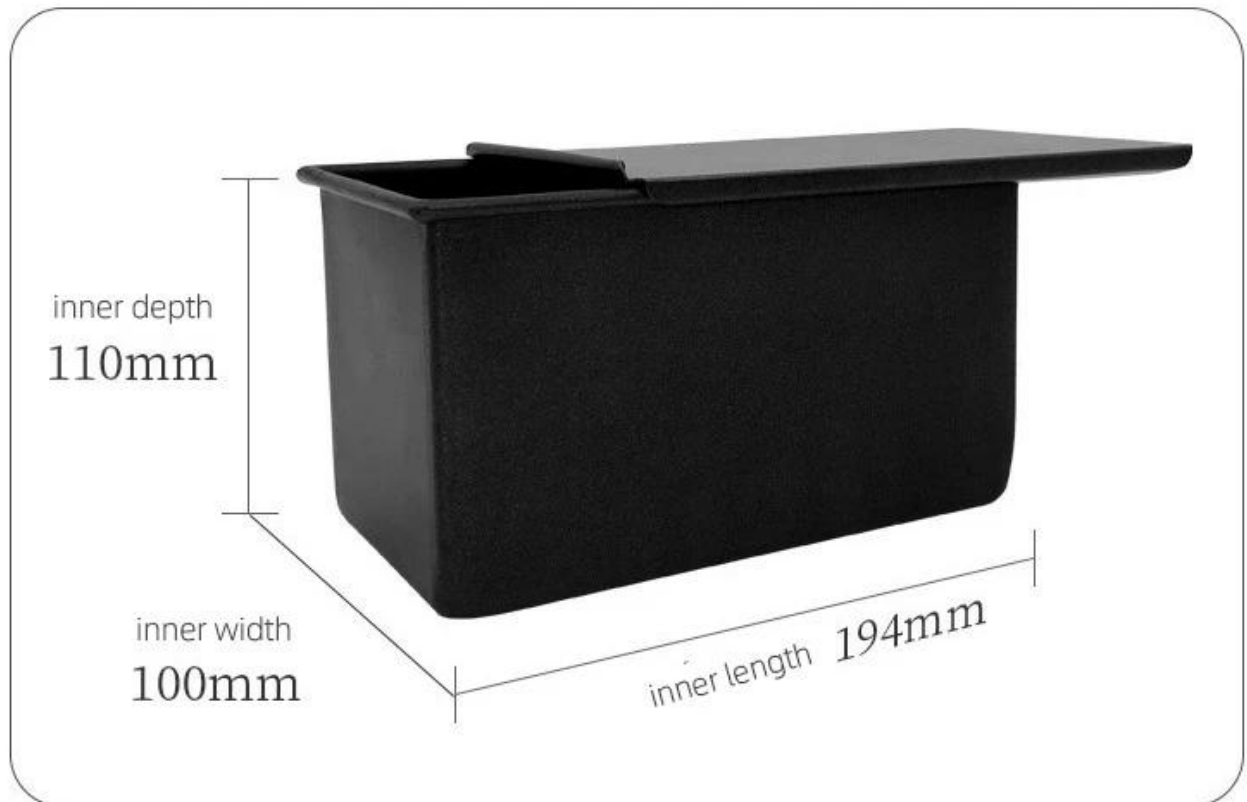

# Double-side Non Stick Coated Bread Loaf Pan with Lid

450g dough

baking pan weight: 309g