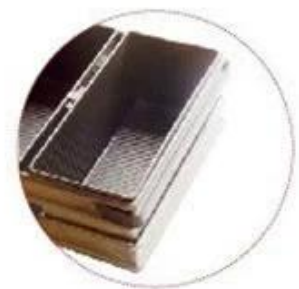

More Customized Strap Loaf Pans from Tsingbuy

Customized shape
Customized size
Rack matched

Customized Single Loaf Pan

- A. Top length of the item
- B. Top width of the item
- C. Bottom length of the item
- D. Bottom width of the item
- H. Height

Customized Strapped Loaf Pan Sets

- A. Overall Length
- C. Overall Width
- D. Depth
- E. Frame Height
- F. Center-to-center
- G. Pan Distance

Flat handle

Frame handle

no handle

Matching lid (Drop Style)

Matching lid (Clip Style)