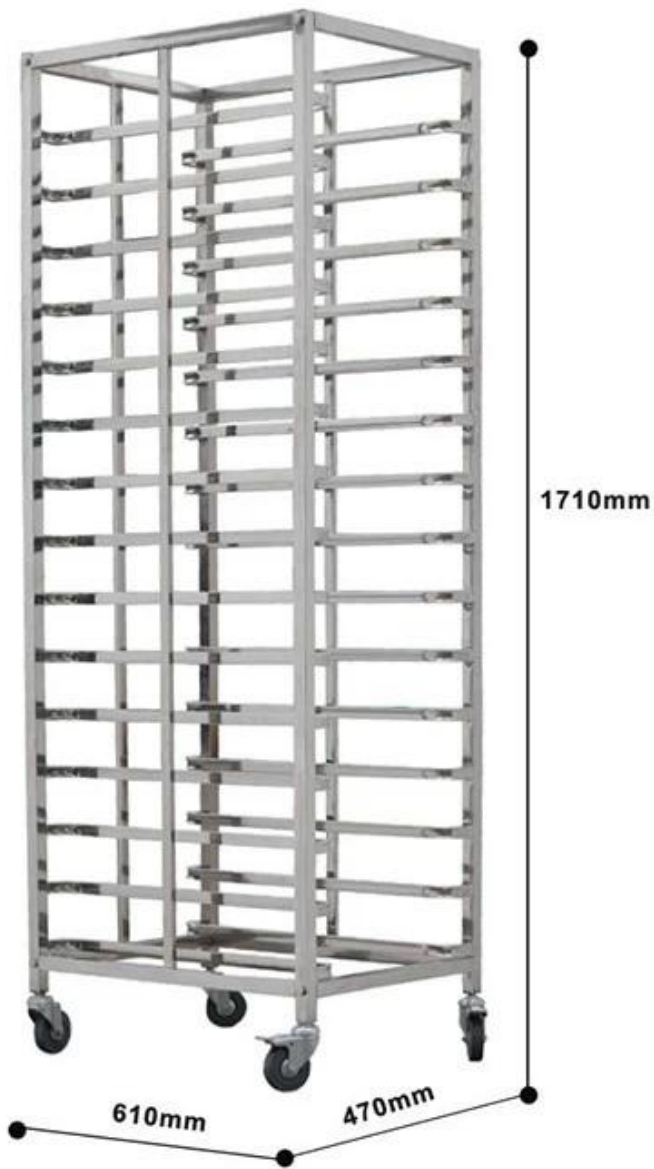

Capacity: 32 trays

Suitable tray size:
400*600mm

Bakery trolley size:
920*620*1735mm

Packing size:
1620*660*140mm

Features:
L shaped sheet runners

Capacity: 15 trays

Suitable for tray size:
400*600mm

Bakery trolley size:
620*470*1700mm

Features:

L shaped sheet runners

Capacity: 15 trays

Suitable for tray size:
400*600mm

Bakery trolley size:
620*470*1700mm

Capacity: 30 trays

Suitable for tray size:

400*600mm

Bakery trolley size:

915*610*1880mm

Capacity: 15 trays

Suitable for tray size:
400*600mm

Bakery trolley size:
620*470*1710mm

Packing Show

Customizable

6 layers for 6 pcs 400*600mm trays