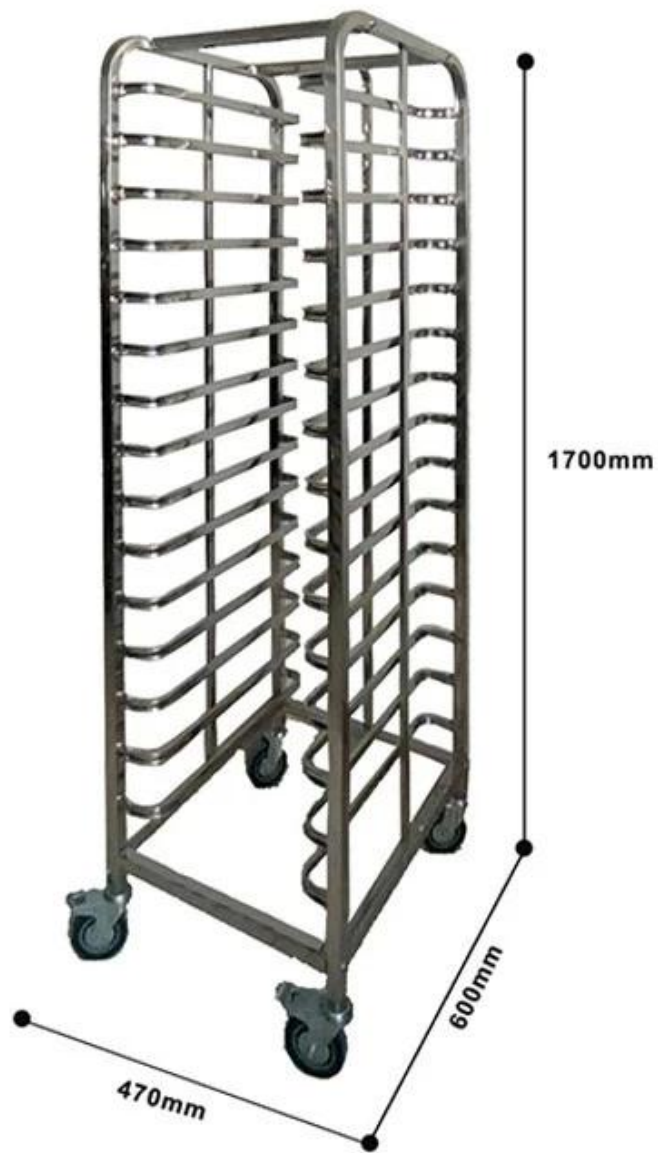

stainless steel tube material for holding trays

L Shaped Stainless Steel Sheet for Holding Trays

Detachable, Easy to Assemble

Multiple functions: suitable for holding baking sheet trays, cooling racks, strap bread loaf pans, baguette pans, cupcake muffin pans etc

Capacity: 32 trays

Suitable tray size:
400*600mm

Bakery trolley size:
920*620*1735mm

Packing size:
1620*660*140mm

Features:
L shaped sheet runners

Capacity: 15 trays

Suitable for tray size:
400*600mm

Bakery trolley size:
620*470*1700mm

Features:

L shaped sheet runners

Capacity: 15 trays

Suitable for tray size:
400*600mm

Bakery trolley size:
620*470*1700mm

Capacity: 30 trays

Suitable for tray size:

400*600mm

Bakery trolley size:

915*610*1880mm

Capacity: 15 trays

Suitable for tray size:
400*600mm

Bakery trolley size:
620*470*1710mm

Packing Show

Customizable

6 layers for 6 pcs 400*600mm trays