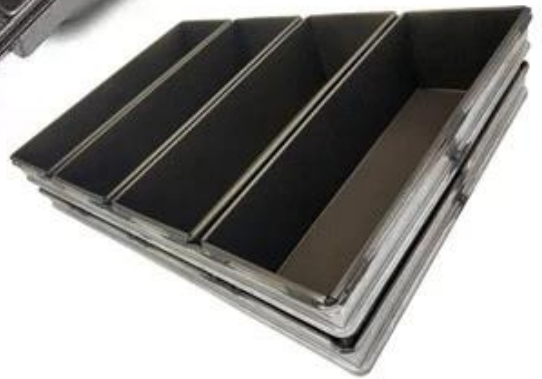

Customized Single Loaf Pan

- A. Top length of the item
- B. Top width of the item
- C. Bottom length of the item
- D. Bottom width of the item
- H. Height

Customized Strapped Loaf Pan Sets

- A. Overall Length
- C. Overall Width
- D. Depth
- E. Frame Height
- F. Center-to-center
- G. Pan Distance

Flat handle

Frame handle

no handle

Matching lid (Drop Style)

Matching lid (Clip Style)

Customized shape
Customized size
Rack matched

Procedures for custom made loaf baking pans

1. DRAWING