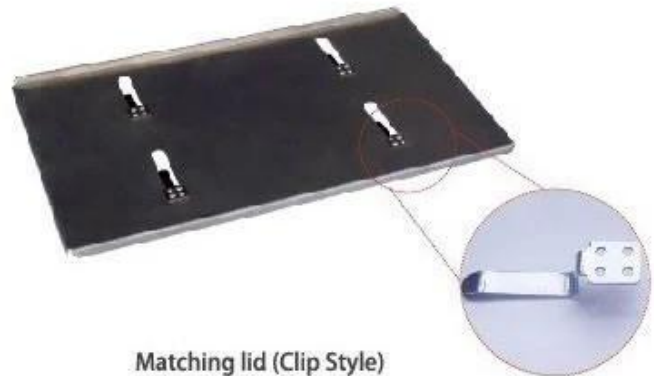

Customized Single Loaf Pan

- A. Top length of the item
- B. Top width of the item
- C. Bottom length of the item
- D. Bottom width of the item
- H. Height

Customized Strapped Loaf Pan Sets

- A. Overall Length
- C. Overall Width
- D. Depth
- E. Frame Height
- F. Center-to-center
- G. Pan Distance

Flat handle

Frame handle

no handle

Matching lid (Drop Style)

Matching lid (Clip Style)

Customized shape
Customized size
Rack matched

Procedures for custom made loaf baking pans

1. DRAWING