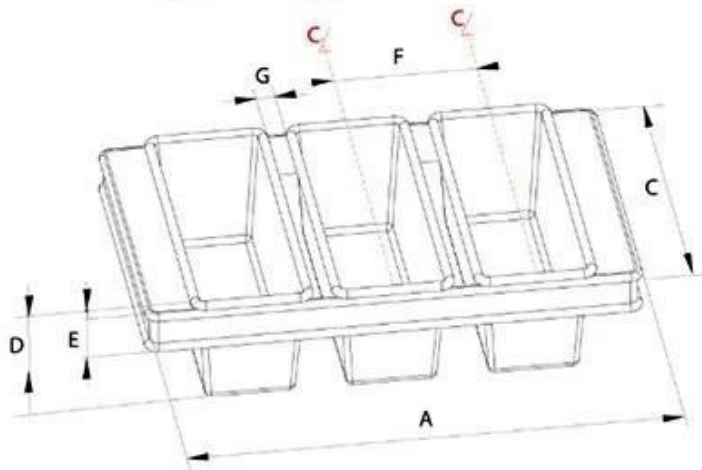

More Customized Strap Loaf Pans from Tsingbuy

Customized Single Loaf Pan

- A. Top length of the item
- B. Top width of the item
- C. Bottom length of the item
- D. Bottom width of the item
- H. Height

Customized Strapped Loaf Pan Sets

- A. Overall Length
- C. Overall Width
- D. Depth
- E. Frame Height
- F. Center-to-center
- G. Pan Distance

Flat handle

Frame handle

no handle

Matching lid (Drop Style)

Matching lid (Clip Style)

Customized shape
Customized size
Rack matched