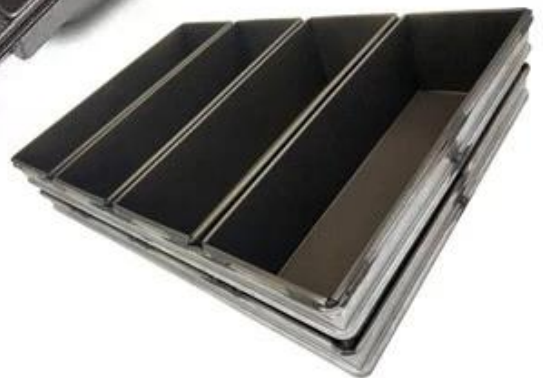

More Customized Strap Loaf Pans from Tsingbuy

Customized Single Loaf Pan

- A. Top length of the item
- B. Top width of the item
- C. Bottom length of the item
- D. Bottom width of the item
- H. Height

Customized Strapped Loaf Pan Sets

- A. Overall Length
- C. Overall Width
- D. Depth
- E. Frame Height
- F. Center-to-center
- G. Pan Distance

Flat handle

Frame handle

no handle

Matching lid (Drop Style)

Matching lid (Clip Style)

Customized shape
Customized size
Rack matched