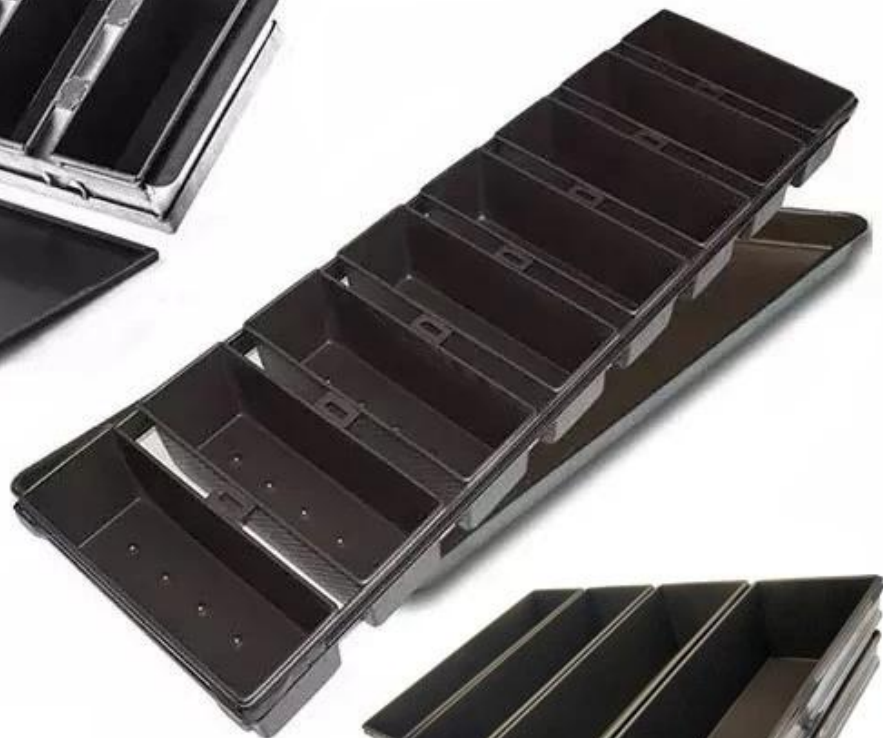

More Customized Strap Loaf Pans from Tsingbuy

Customized Single Loaf Pan

- A. Top length of the item
- B. Top width of the item
- C. Bottom length of the item
- D. Bottom width of the item
- H. Height

Customized Strapped Loaf Pan Sets

- A. Overall Length
- C. Overall Width
- D. Depth
- E. Frame Height
- F. Center-to-center
- G. Pan Distance

Flat handle

Frame handle

no handle

Matching lid (Drop Style)

Matching lid (Clip Style)

Customized shape
Customized size
Rack matched