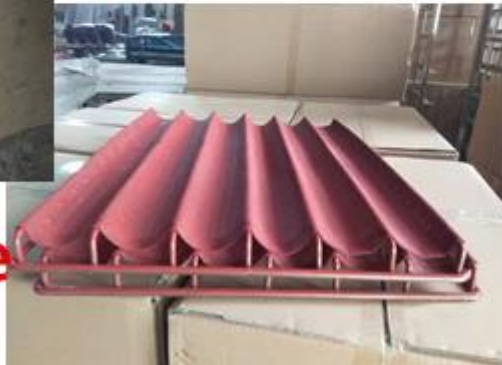

natural/teflon/silicone coating

stainless steel net baguette tray

Customized design

Customized size

Product Name: Metal Tray

Product Name	Material	Color	Surface Treatment
Product Name	TSFP01	TSFP02	TSFP03
Material	Stainless Steel	Aluminum	Stainless Steel
Dimensions	400 * 600 * 43 43 * 720 * 460 43 * 800 * 600 43 * 800 * 600 Customized Acceptable	400 * 600 * 43 43 * 720 * 460 43 * 700 * 500 43 * 800 * 600 Acceptable	600 * 800 * 60 40 * 1000 * 800 Acceptable