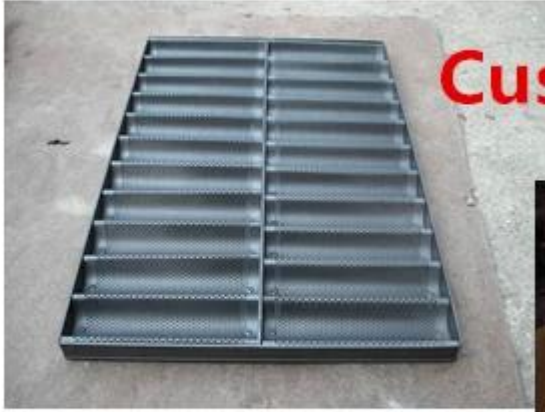

Closed frame
Aluminum frame
Natural/teflon/silicone coating

baguette tray

Open frame /closed frame

Natural/teflon/silicone coating

Aluminum/stainless steel frame

baguette tray

open frame baguette tray

aluminum frame

natural/teflon/silicone coating

stainless steel net baguette tray

Customized design

Customized size

Product Name: Metal Tray

Product Name	Material	Color	Surface Treatment
Product Name	TSFP01	TSFP02	TSFP03
Material	Stainless Steel	Aluminum	Stainless Steel
Dimensions	400 * 600 * 43 43 * 720 * 460 43 * 800 * 600 43 * 800 * 600 Customized Acceptable	400 * 600 * 43 43 * 720 * 460 43 * 700 * 500 43 * 800 * 600 Acceptable	600 * 800 * 60 40 * 1000 * 800 Acceptable