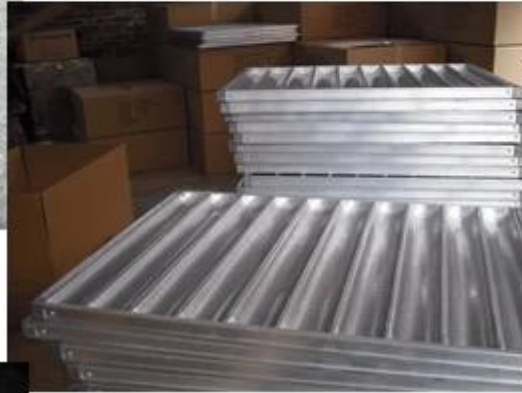

natural/teflon/silicone coating

stainless steel net baguette tray

Customized design

Customized size

Product Name: Metal Tray

Product Name	Material	Color	Surface Treatment
Product Name	TSFP01	TSFP02	TSFP03
Material	Stainless Steel	Aluminum	Stainless Steel
Dimensions	400 * 600 * 43 43 * 720 * 460 43 * 800 * 600 43 * 800 * 600 Customized Acceptable	400 * 600 * 43 43 * 720 * 460 43 * 700 * 500 43 * 800 * 600 Acceptable	600 * 800 * 60 40 * 1000 * 800 Acceptable