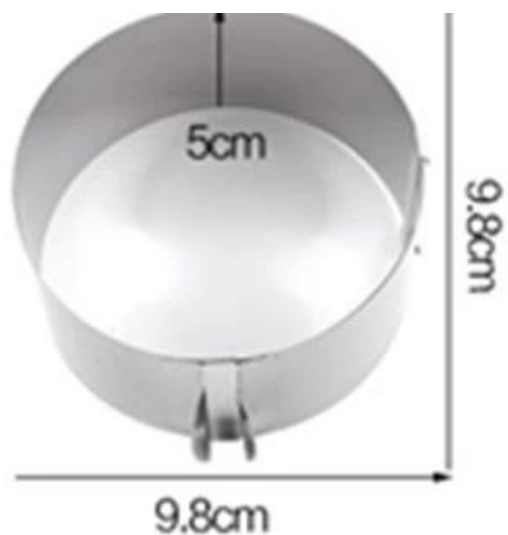

# TEAM SHOWED

□□ □□ □□□□

Minimum size

Maximum size

Minimum size

Maximum size

Contact Person: Ellen zhou

Email: [sales@tsingbuy.com](mailto:sales@tsingbuy.com)