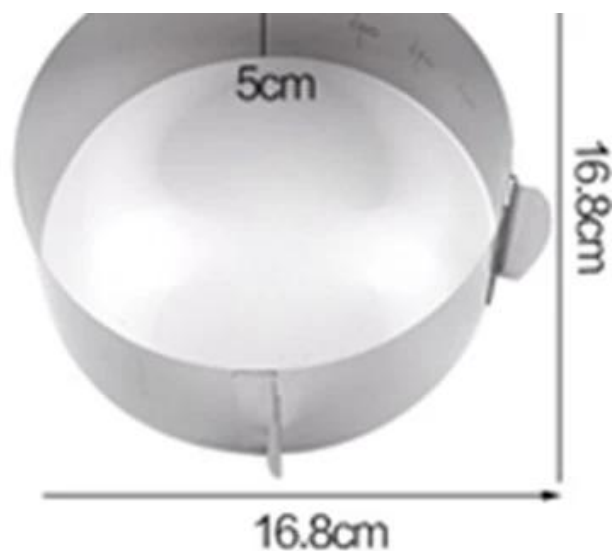

# TEAM SHOWED

□□ □□ □□□□

Minimum size

Maximum size

Minimum size

Maximum size

Contact Person: Ellen zhou

Email: [sales@tsingbuy.com](mailto:sales@tsingbuy.com)