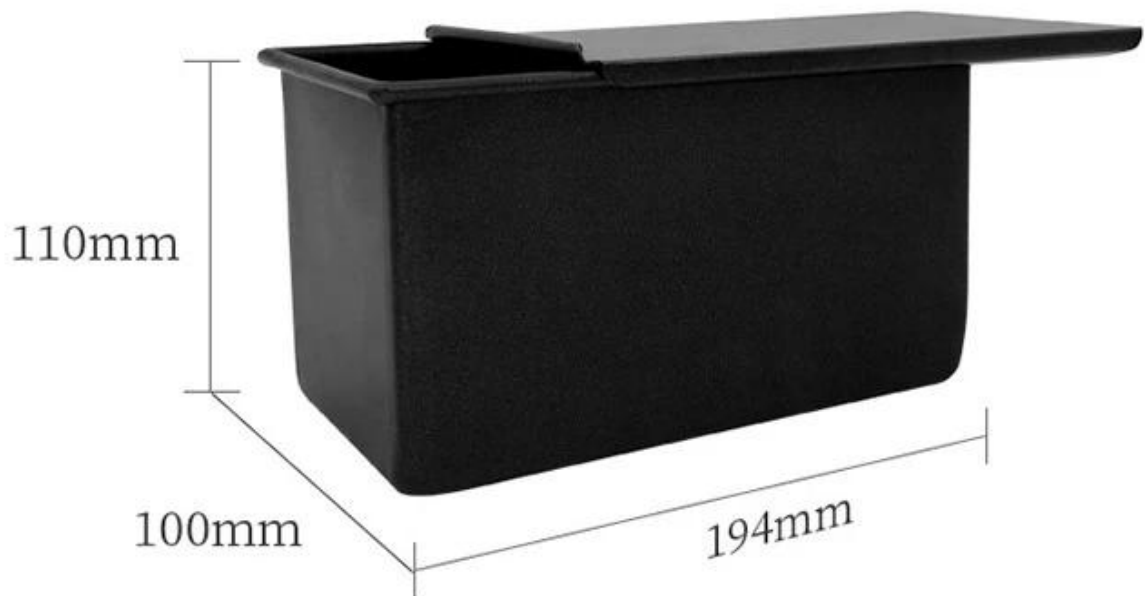

Product

One-piece BREAD LOAF PAN

Material

Aluminum

Net weight

309g or so

Temperature resistance

220°C