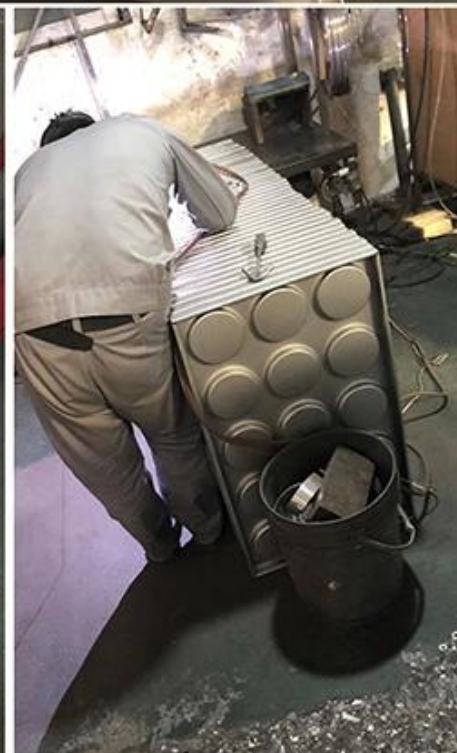

المقالى الخبز لدينا تظهر الغرفة

Showing Room

Baguette Tray

**Sheet pan
Drying pan**

**Multi-Mold
Baking Tray**

اتصل بنا

Zoe Lee

TSINGBUY INDUSTRY LIMITED FACTORY PLANET
OEM & ODM - Bakeware and Customization