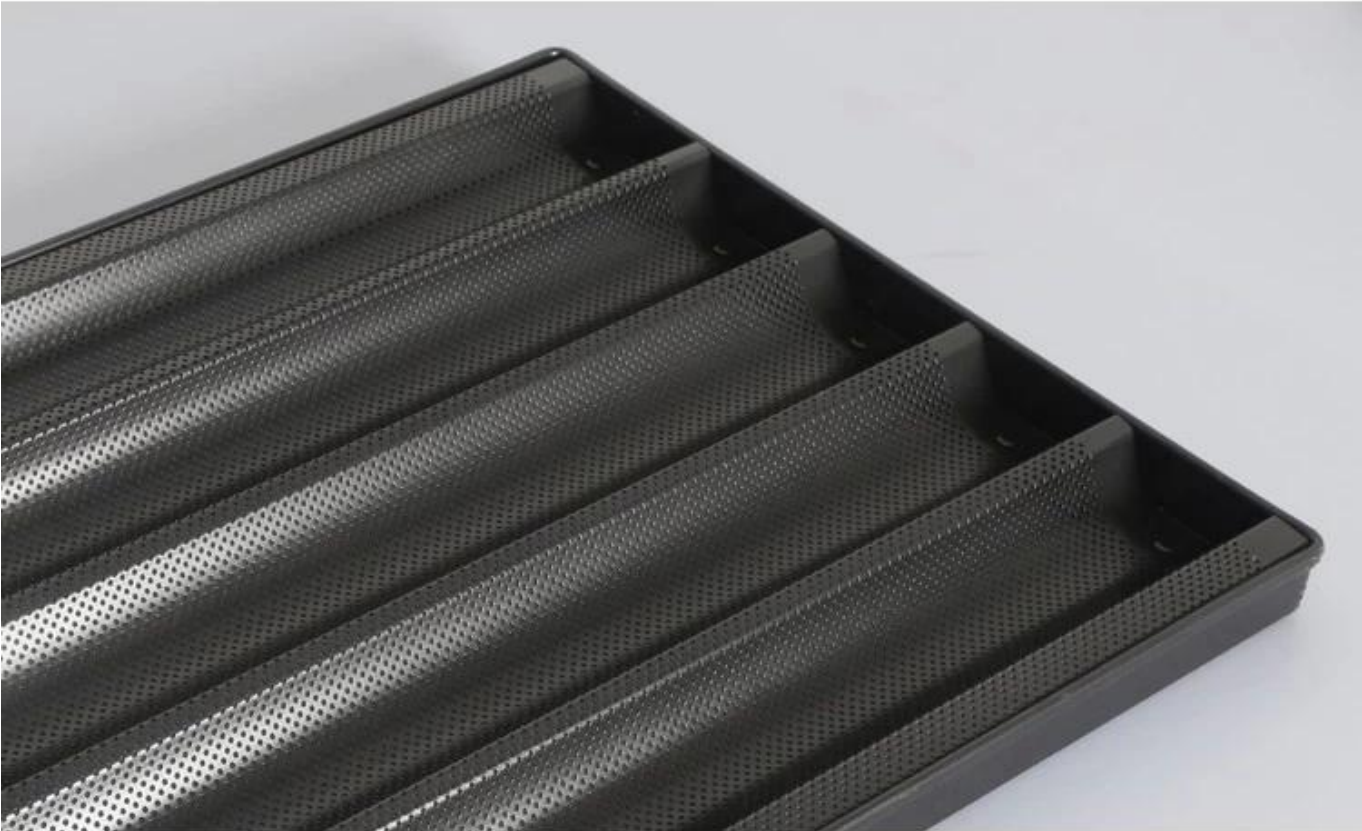

Function: bakery

Special designed depth according to baguette bread,
to make bread perfect in shape and apperance

High quality 1.0mm aluminum alloy,
surface treated with nonstick coating,
special designed for bagutte bread with low sugar and oil,
easy for demoulding and cleanup.

Suitable for home kitchen baking, professional baking
an essential baking pan for bread

More product shots

□□□□□□□□□□ □□ □□□□□□□□ □□□□□□ □□□□□□ □□ □□□□ □□ □□□□□□ □□ □□□□□□

Corrugated metal roofing panels are made of galvanized steel or aluminum.

Corrugated metal roofing panels are made of galvanized steel or aluminum. They are a popular choice for residential and commercial buildings. The panels are made of a metal sheet that is formed into a series of ridges and valleys. This design helps to shed water and snow. Corrugated metal roofing is also durable and long-lasting. It can last for 40 years or more. The panels are available in a variety of colors and finishes. They can be painted to match the exterior of the building. Corrugated metal roofing is also fire-resistant and resistant to rust. It is a great choice for buildings in coastal areas. The panels are also easy to install and maintain. They are a cost-effective and reliable roofing solution. Corrugated metal roofing is a great choice for buildings that need a durable and long-lasting roof. It is a great choice for buildings in coastal areas. The panels are also easy to install and maintain. They are a cost-effective and reliable roofing solution. Corrugated metal roofing is a great choice for buildings that need a durable and long-lasting roof. It is a great choice for buildings in coastal areas. The panels are also easy to install and maintain. They are a cost-effective and reliable roofing solution.