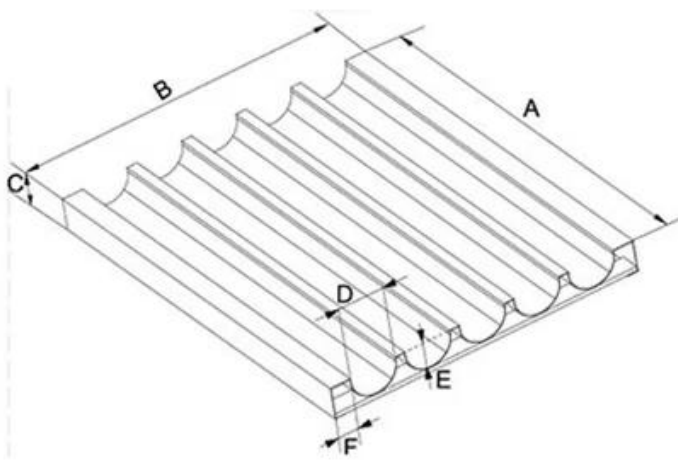

With a few specifications we can manufacture your customized product

- A. Overall Length
- B. Overall Width
- C. Height
- D. Row Width
- F. Width of edge