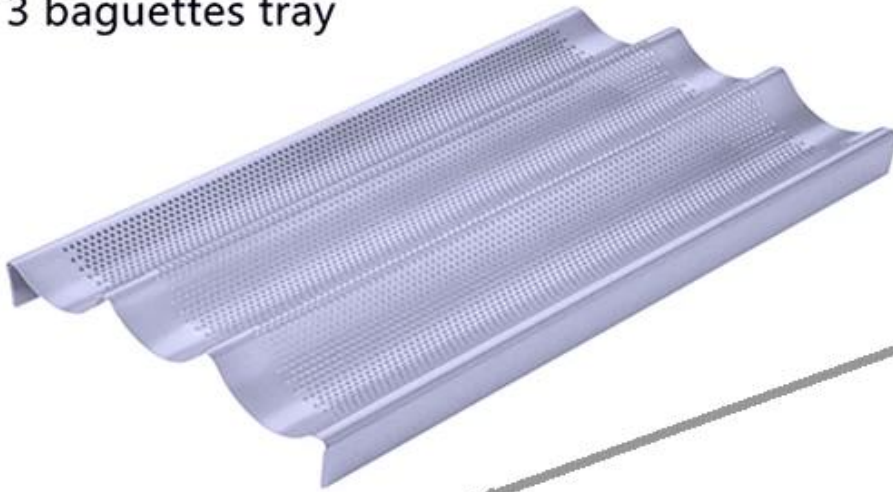

3 baguettes tray