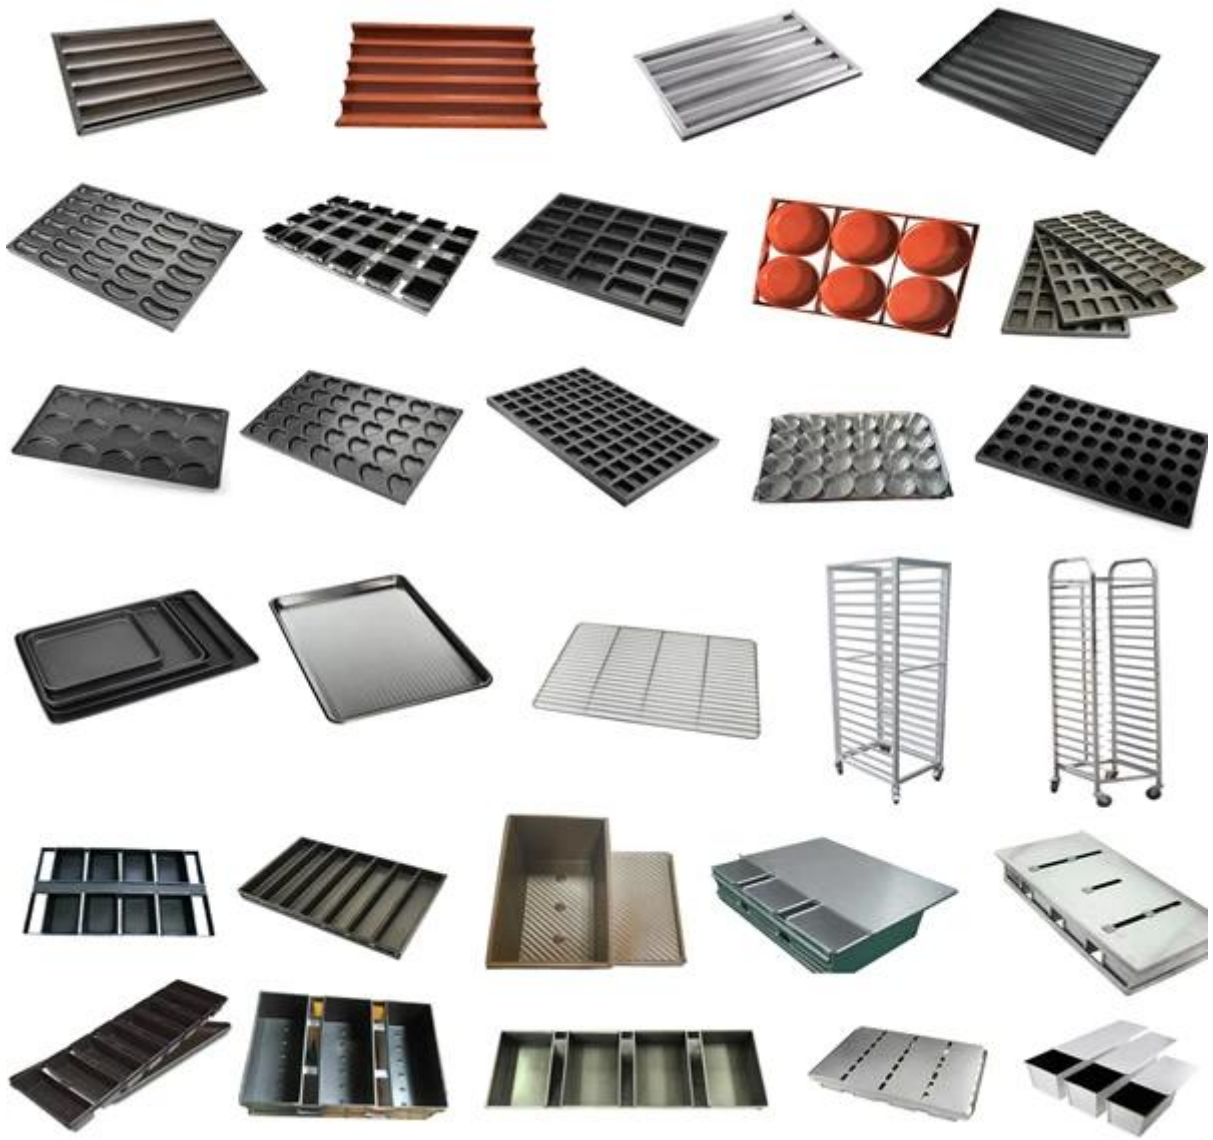

Function: bakery

Special designed depth according to baguette bread,
to make bread perfect in shape and apperance

High quality 1.0mm aluminum alloy,
surface treated with nonstick coating,
special designed for bagutte bread with low sugar and oil,
easy for demoulding and cleanup.

Corrugated metal roofing panels are made of galvanized steel or aluminum. They are a popular choice for residential and commercial buildings. The panels are made of a metal sheet that is formed into a series of ridges and valleys. This design helps to shed water and snow. Corrugated metal roofing is also durable and long-lasting. It can last for 40 years or more. The panels are available in a variety of colors and finishes. They can be painted to match the exterior of the building. Corrugated metal roofing is also fire-resistant and resistant to rust. It is a great choice for buildings in coastal areas. The panels are also easy to install and maintain. They are a cost-effective and reliable roofing solution. Corrugated metal roofing is a great choice for buildings that need a durable and long-lasting roof. It is a great choice for buildings in coastal areas. The panels are also easy to install and maintain. They are a cost-effective and reliable roofing solution. Corrugated metal roofing is a great choice for buildings that need a durable and long-lasting roof. It is a great choice for buildings in coastal areas. The panels are also easy to install and maintain. They are a cost-effective and reliable roofing solution.

5 baguettes
open frame

5 baguettes non-stick
open frame

6 baguettes non-stick
open frame

7 baguettes round corner

7 baguettes non-stick

8 baguettes

8 baguettes non-stick

9 baguettes

9 baguettes non-stick

10 baguettes

10 baguettes non-stick

□□□□□ □□□□□ □□□

Showing Room

Pictures of Workshop