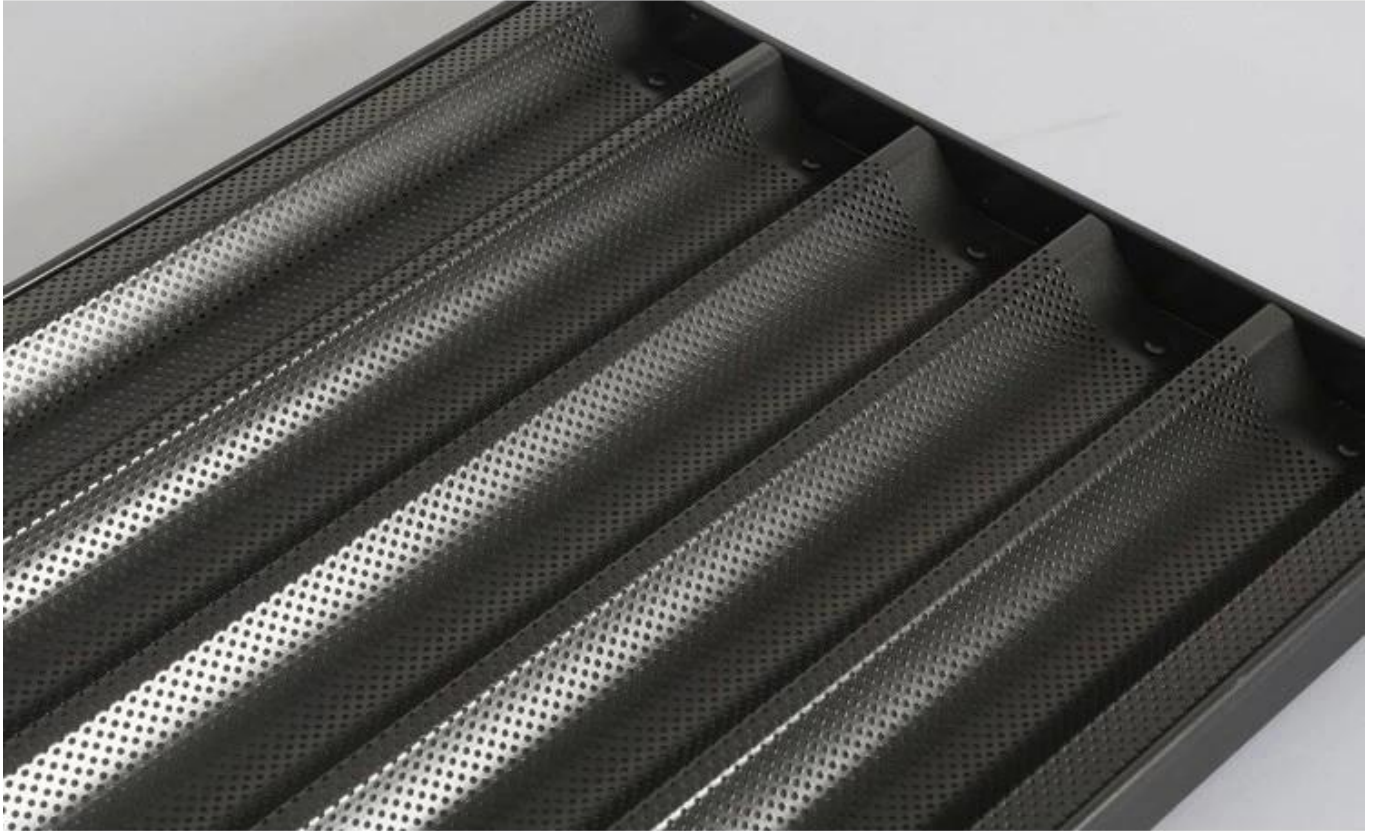

Function: bakery

Special designed depth according to baguette bread,
to make bread perfect in shape and apperance

High quality 1.0mm aluminum alloy,
surface treated with nonstick coating,
special designed for bagutte bread with low sugar and oil,
easy for demoulding and cleanup.

Corrugated metal roofing panels are made of galvanized steel or aluminum. They are a popular choice for residential and commercial buildings. The panels are made of a metal sheet that is formed into a series of ridges and valleys. This design helps to shed water and snow. Corrugated metal roofing is also durable and long-lasting. It can last for 40 years or more. The panels are available in a variety of colors and finishes. They can be painted to match the exterior of the building. Corrugated metal roofing is also fire-resistant and resistant to rust. It is a great choice for buildings in coastal areas. The panels are also easy to install and maintain. They are a cost-effective and reliable roofing solution. Corrugated metal roofing is a great choice for buildings that need a durable and long-lasting roof. It is a great choice for buildings in coastal areas. The panels are also easy to install and maintain. They are a cost-effective and reliable roofing solution. Corrugated metal roofing is a great choice for buildings that need a durable and long-lasting roof. It is a great choice for buildings in coastal areas. The panels are also easy to install and maintain. They are a cost-effective and reliable roofing solution.