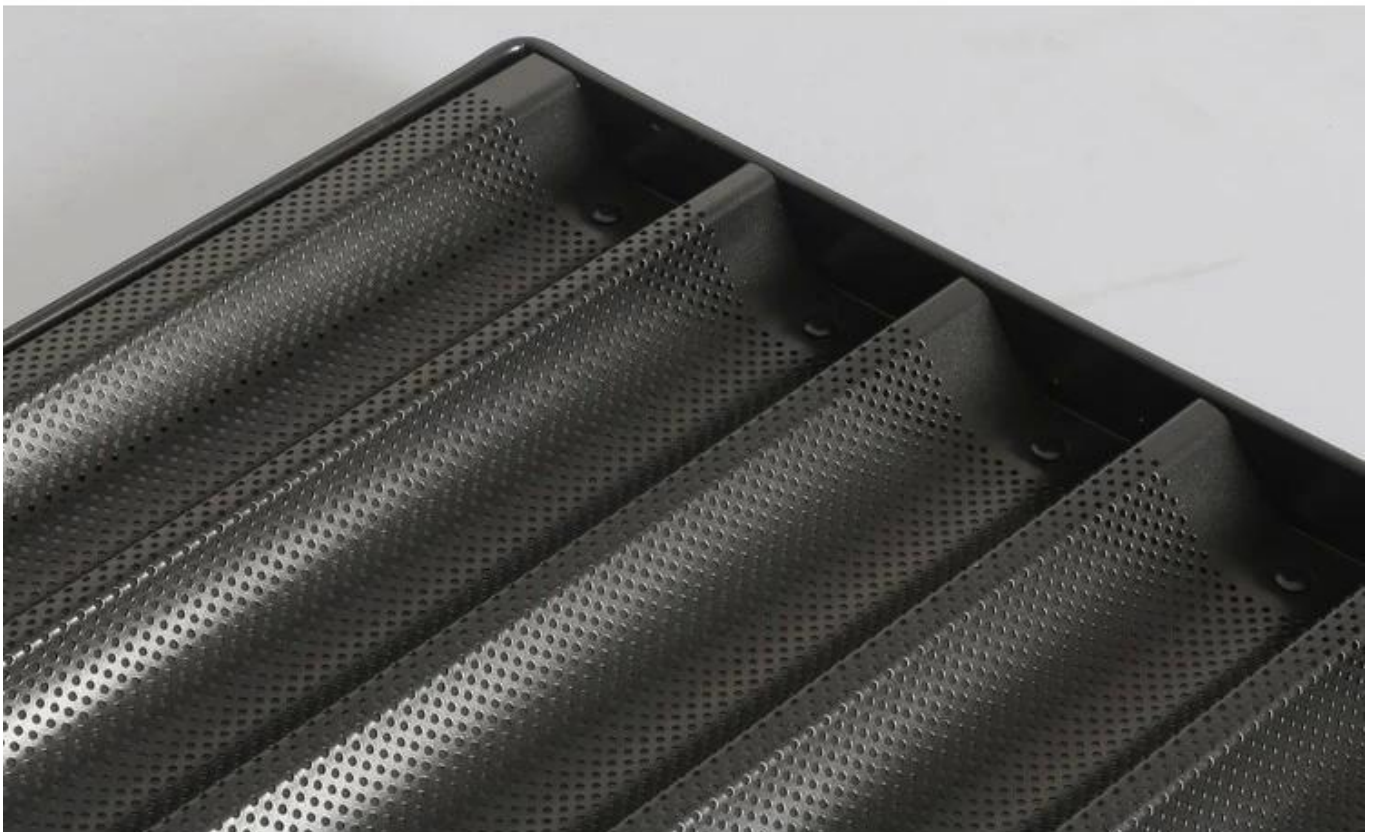

Function: bakery

Special designed depth according to baguette bread,
to make bread perfect in shape and apperance

High quality 1.0mm aluminum alloy,
surface treated with nonstick coating,
special designed for bagutte bread with low sugar and oil,
easy for demoulding and cleanup.

Suitable for home kitchen baking, professional baking
an essential baking pan for bread

More product shots

□□□□□□□□□□ □□ □□□□□□□□ □□□□□□ □□□□□□ □□ □□□□ □□ □□□□□□ □□ □□□□□□

Corrugated metal roofing panels are made of galvanized steel or aluminum.

Corrugated metal roofing panels are made of galvanized steel or aluminum. They are a popular choice for residential and commercial buildings. The panels are made of a metal sheet that is formed into a series of ridges and valleys. This design helps to shed water and snow. Corrugated metal roofing is also durable and long-lasting. It can last for 40 years or more. The panels are available in a variety of colors and finishes. They can be painted to match the exterior of the building. Corrugated metal roofing is also fire-resistant and resistant to rust. It is a great choice for buildings in coastal areas. The panels are also easy to install and maintain. They are a cost-effective and reliable roofing solution. Corrugated metal roofing is a great choice for buildings that need a durable and long-lasting roof. It is a great choice for buildings in coastal areas. The panels are also easy to install and maintain. They are a cost-effective and reliable roofing solution. Corrugated metal roofing is a great choice for buildings that need a durable and long-lasting roof. It is a great choice for buildings in coastal areas. The panels are also easy to install and maintain. They are a cost-effective and reliable roofing solution.