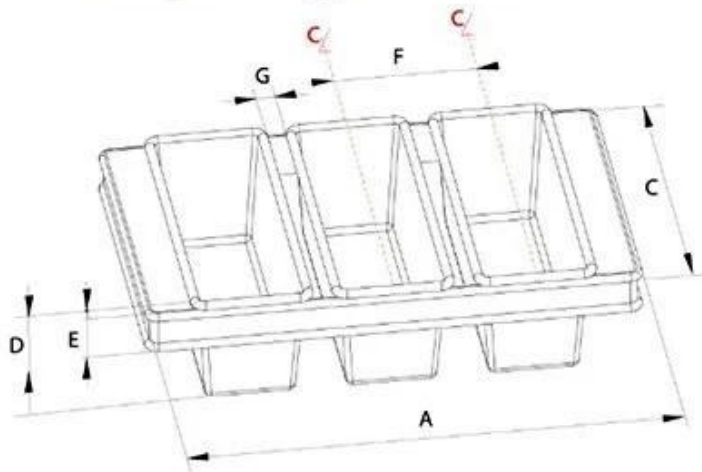

More Customized Strap Loaf Pans from Tsingbuy

Customized shape
Customized size
Rack matched

Customized Single Loaf Pan

- A. Top length of the item
- B. Top width of the item
- C. Bottom length of the item
- D. Bottom width of the item
- H. Height

Customized Strapped Loaf Pan Sets

- A. Overall Length
- C. Overall Width
- D. Depth
- E. Frame Height
- F. Center-to-center
- G. Pan Distance

Flat handle

Frame handle

no handle

Matching lid (Drop Style)

Matching lid (Clip Style)