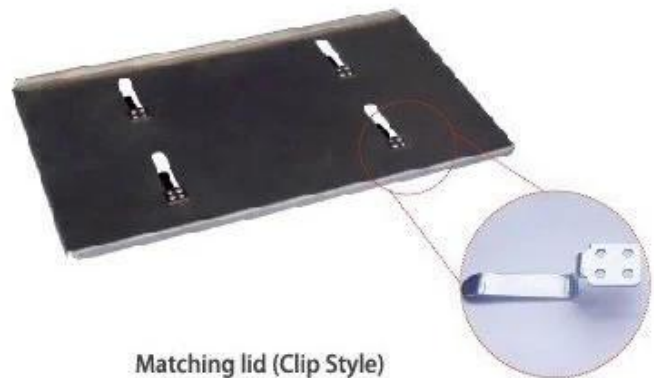

More Customized Strap Loaf Pans from Tsingbuy

Customized shape
Customized size
Rack matched

Customized Single Loaf Pan

- A. Top length of the item
- B. Top width of the item
- C. Bottom length of the item
- D. Bottom width of the item
- H. Height

Customized Strapped Loaf Pan Sets

- A. Overall Length
- C. Overall Width
- D. Depth
- E. Frame Height
- F. Center-to-center
- G. Pan Distance

Flat handle

Frame handle

no handle

Matching lid (Drop Style)

Matching lid (Clip Style)