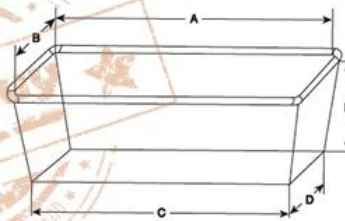

#### PLEASE NOTE:

1. The dimensions of a single mould (A, B, C, D, H)
2. The number of moulds in a tin set
3. Type of the frame - Projecting (with handles) or Closed (adjacent) frame
4. Outside dimensions of the frame
5. Oven rack dimensions: (X, Y, Z)
6. Runner (shelve) size in mm
7. Type of coating: no coating, PFA, FEP, Silicone, blackened outside

#### Dimensions of the mould:

- A = length of the top (inside)
- B = width of the top (inside)
- C = length of the bottom (outside)
- D = width of the bottom (outside)
- H = height (inside)

#### Dimensions of the rack:

- X = width of the oven rack
- Y = free opening between the runners (shelves)
- Z = distance between the runners (shelves)