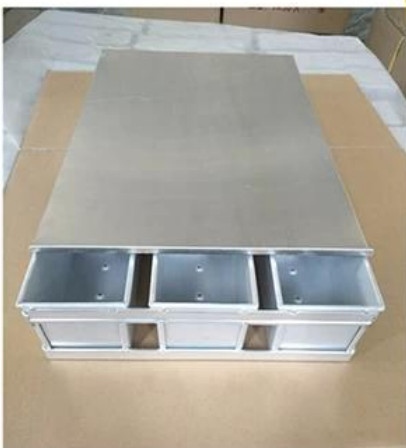

Cases of Custom Made Strap Loaf Pans