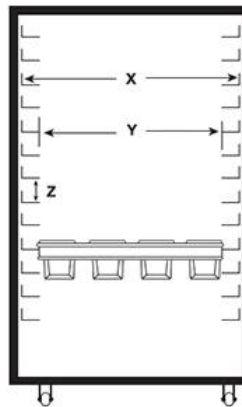

#### PLEASE NOTE:

1. The dimensions of a single mould (A, B, C, D, H)
2. The number of moulds in a tin set
3. Type of the frame - Projecting (with handles) or Closed (adjacent) frame
4. Outside dimensions of the frame
5. Oven rack dimensions: (X, Y, Z)
6. Runner (shelve) size in mm
7. Type of coating: no coating, PFA, FEP, Silicone, blackened outside

#### Dimensions of the mould:

- A = length of the top (inside)
- B = width of the top (inside)
- C = length of the bottom (outside)
- D = width of the bottom (outside)
- H = height (inside)

#### Dimensions of the rack:

- X = width of the oven rack
- Y = free opening between the runners (shelves)
- Z = distance between the runners (shelves)