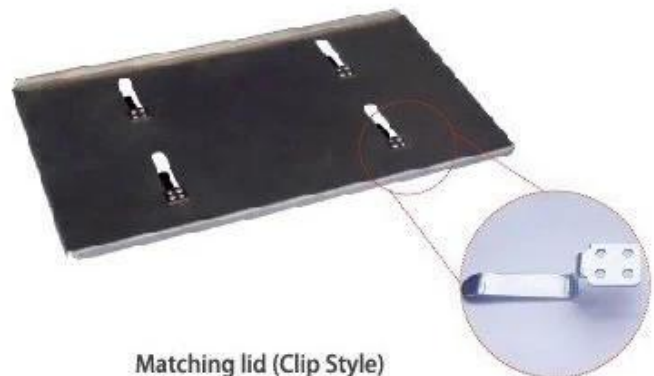

More Customized Strap Loaf Pans from Tsingbuy

Customized shape
Customized size
Rack matched

Customized Single Loaf Pan

- A.Top length of the item
- B.Top width of the item
- C.Bottom length of the item
- D.Bottom width of the item
- H.Height

Customized Strapped Loaf Pan Sets

- A.Overall Length
- C.Overall Width
- D.Depth
- E.Frame Height
- F.Center-to-center
- G.Pan Distance

Flat handle

Frame handle

no handle

Matching lid (Drop Style)

Matching lid (Clip Style)