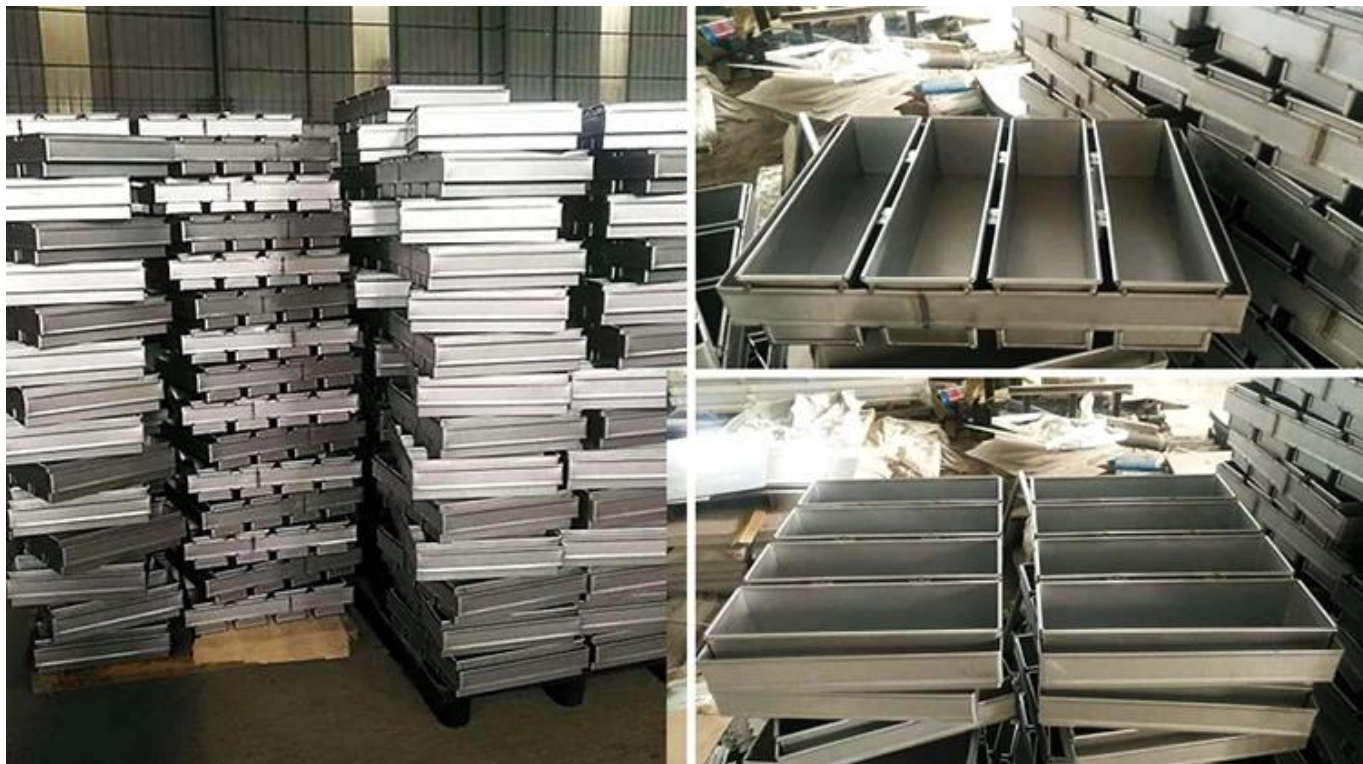

اتصل بنا

Zoe Lee	TSINGBUY INDUSTRY LIMITED FACTORY PLANET OEM & ODM - Bakeware and Customization	
Tel	+86 186 1186 6087	+86 0755-85234769
Email	marketing@tsingbuy.com	
Skype	+86 186 1186 6087	
Whatsapp	+86 186 1186 6087	
Web	www.chinabakeware.com	
ADD	2 Floor B1 Building, No 22 Dafu Industry park, Guanlan, Longhua District, Shenzhen, China 518110