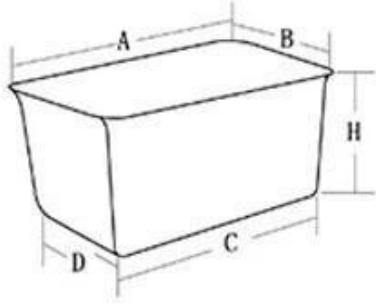

customized single loaf pan

More Customized Strap Loaf Pans from Tsingbuy

Customized Single Loaf Pan

- A.Top length of the item
- B.Top width of the item
- C.Bottom length of the item
- D.Bottom width of the item
- H.Height

Customized Strapped Loaf Pan Sets

- A.Overall Length
- C.Overall Width
- D.Depth
- E.Frame Height
- F.Center-to-center
- G.Pan Distance

Flat handle

Frame handle

no handle

Matching lid (Drop Style)

Matching lid (Clip Style)