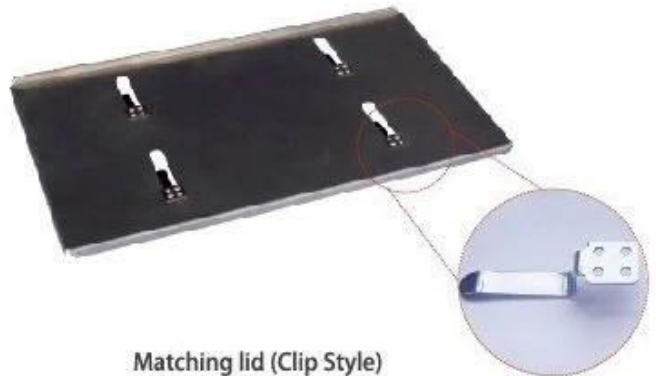

customized single loaf pan

More Customized Strap Loaf Pans from Tsingbuy

Customized Single Loaf Pan

- A.Top length of the item
- B.Top width of the item
- C.Bottom length of the item
- D.Bottom width of the item
- H.Height

Customized Strapped Loaf Pan Sets

- A.Overall Length
- C.Overall Width
- D.Depth
- E.Frame Height
- F.Center-to-center
- G.Pan Distance

Flat handle

Frame handle

no handle

Matching lid (Drop Style)

Matching lid (Clip Style)