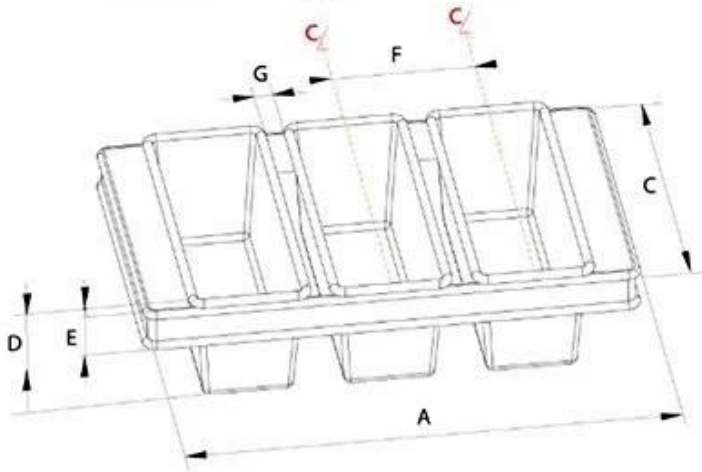

customized single loaf pan

More Customized Strap Loaf Pans from Tsingbuy

Customized Single Loaf Pan

- A.Top length of the item
- B.Top width of the item
- C.Bottom length of the item
- D.Bottom width of the item
- H.Height

Customized Strapped Loaf Pan Sets

- A.Overall Length
- C.Overall Width
- D.Depth
- E.Frame Height
- F.Center-to-center
- G.Pan Distance

Flat handle

Frame handle

no handle

Matching lid (Drop Style)

Matching lid (Clip Style)